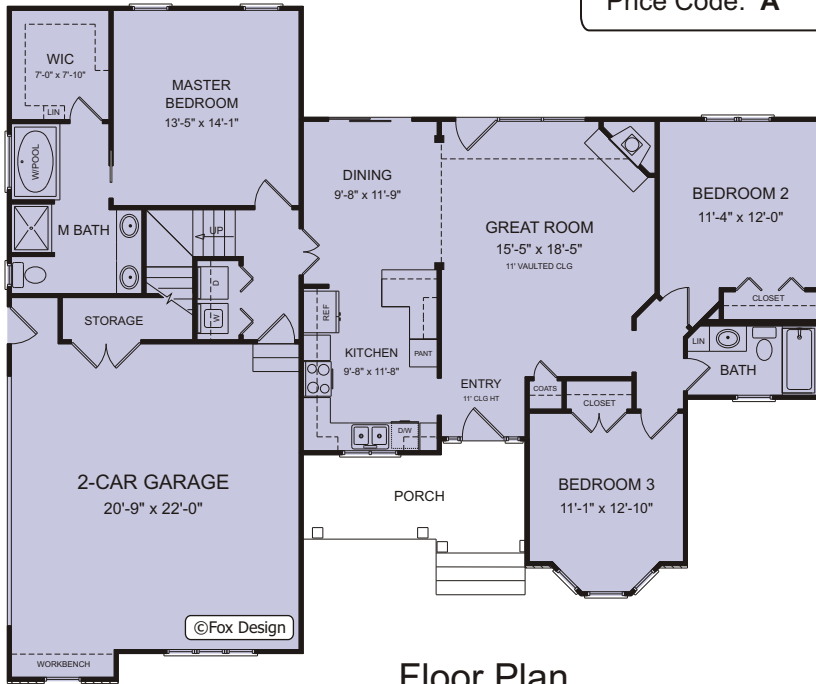

# THE NOTTINGHAM

**Plan No: SP1447G1**

**Total Heated: 1447 sf**  
 Bonus Room: 281 sf  
 Dimensions: 58'-8" w x 48'-8" d  
 3 Bedrooms, 2 Baths  
 Price Code: **A**

Floor Plan

Bonus Room Plan