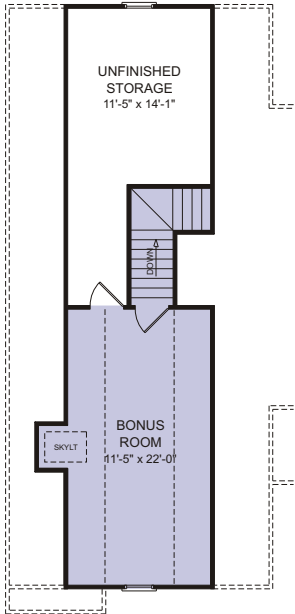

# THE NOTTINGHAM

**Plan No: SP1447G1**

**Total Heated: 1447 sf**  
 Bonus Room: 281 sf  
 Dimensions: 58'-8" w x 48'-8" d  
 3 Bedrooms, 2 Baths  
 Price Code: **A**

Floor Plan

Bonus Room Plan