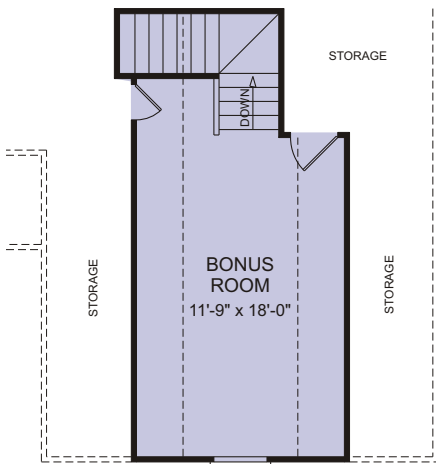

# THE FORESTDALE

**Plan No: SP1467G1**

**Total Heated: 1467 sf**  
 Bonus Room: 290 sf  
 Dimensions: 49'-8" w x 55'-0" d  
 3 Bedrooms, 2 Baths  
 Price Code: **A**

Bonus Room Plan

Floor Plan