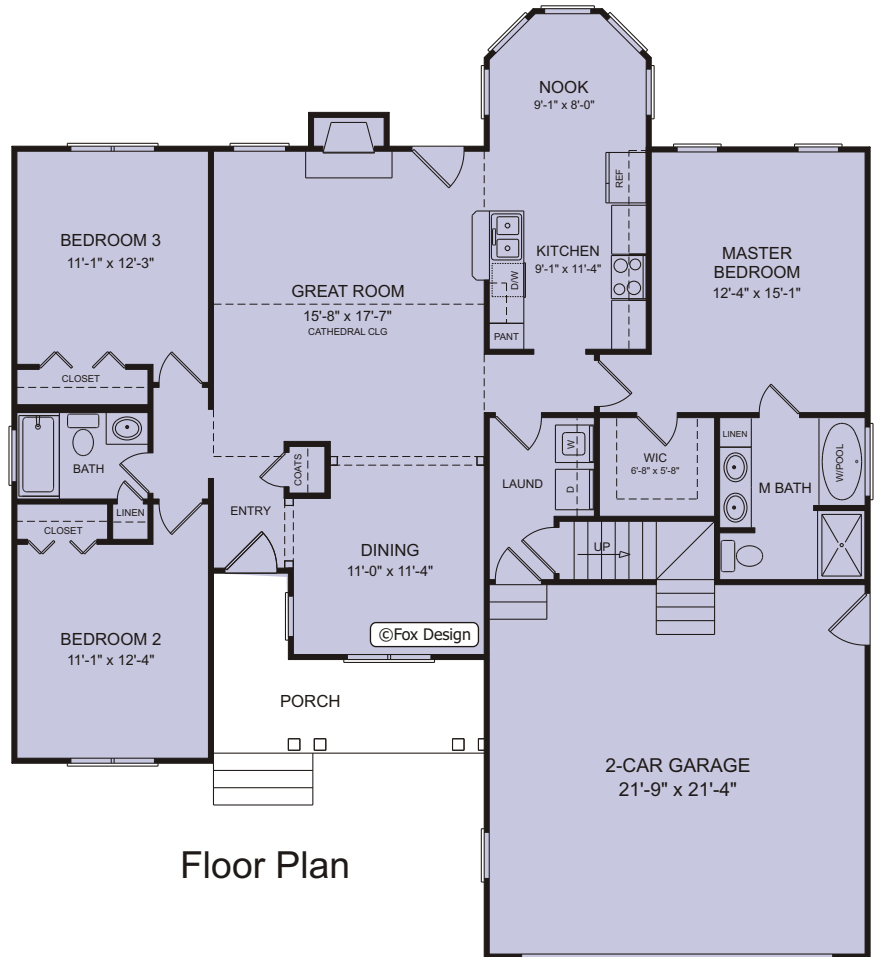

# THE FORESTDALE

**Plan No: SP1467G1**

**Total Heated: 1467 sf**  
 Bonus Room: 290 sf  
 Dimensions: 49'-8" w x 55'-0" d  
 3 Bedrooms, 2 Baths  
 Price Code: **A**

Bonus Room Plan

Floor Plan