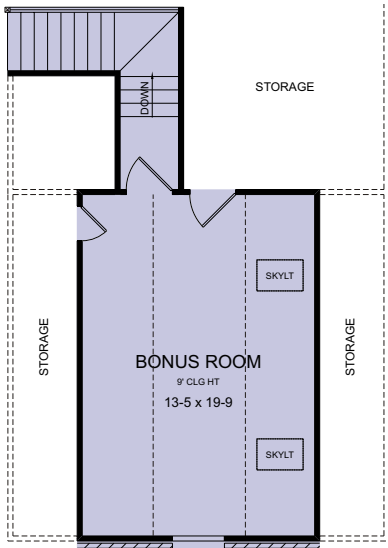

GREYSTONE POINT

Plan No: SP1630G1

Total Heated: 1630 sf
 Bonus Room: 280 sf
 Dimensions: 50'-10" w x 56'-10" d
 3 Bedrooms, 2 Baths
 Price Code: **B**

Floor Plan

Bonus Room Plan