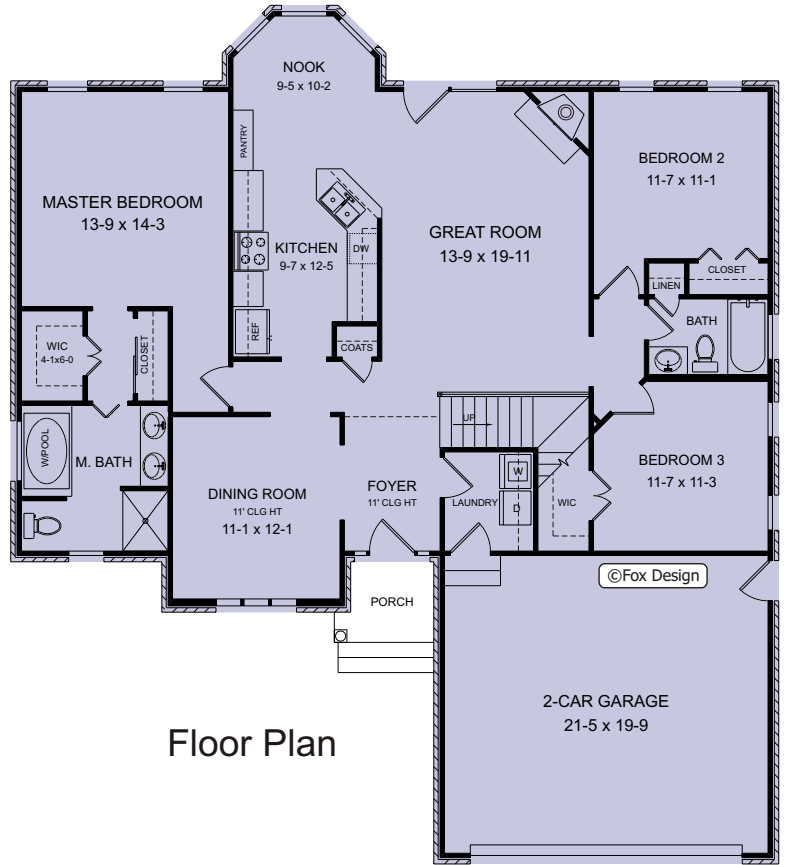

GREYSTONE POINT

Plan No: SP1630G1

Total Heated: 1630 sf
 Bonus Room: 280 sf
 Dimensions: 50'-10" w x 56'-10" d
 3 Bedrooms, 2 Baths
 Price Code: **B**

Floor Plan

Bonus Room Plan