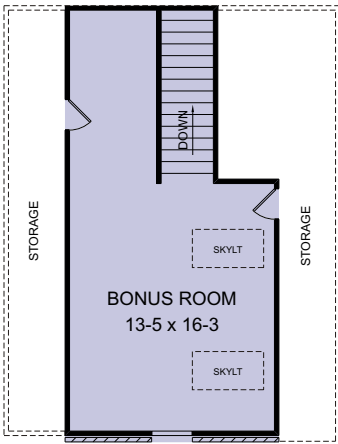

AUSTIN GREEN

Note: Home in photo may have been modified from the original plans.

Plan No: SP2062G1

Total Heated: 2062 sf
 Bonus Room: 321 sf
 Dimensions: 64'-10" w x 61'-6" d
 3 Bedrooms, 2 ½ Baths
 Price Code: **C**

Bonus Room Plan

Floor Plan