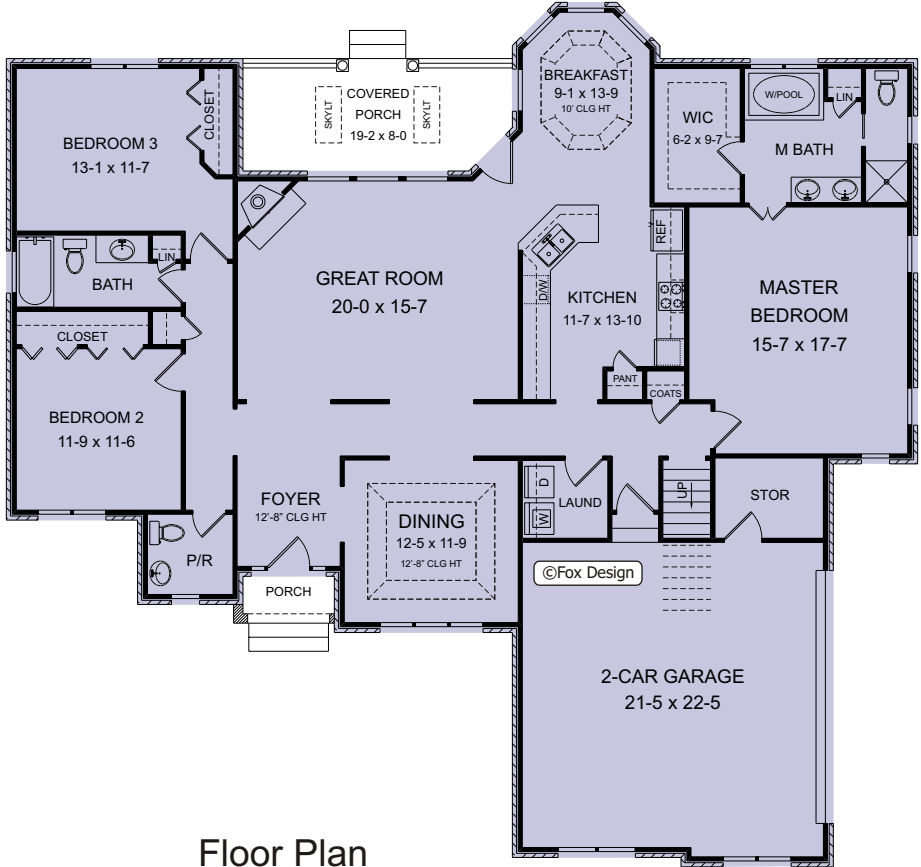

AUSTIN GREEN

Note: Home in photo may have been modified from the original plans.

Plan No: SP2062G1

Total Heated: 2062 sf
 Bonus Room: 321 sf
 Dimensions: 64'-10" w x 61'-6" d
 3 Bedrooms, 2 ½ Baths
 Price Code: **C**

Bonus Room Plan

Floor Plan