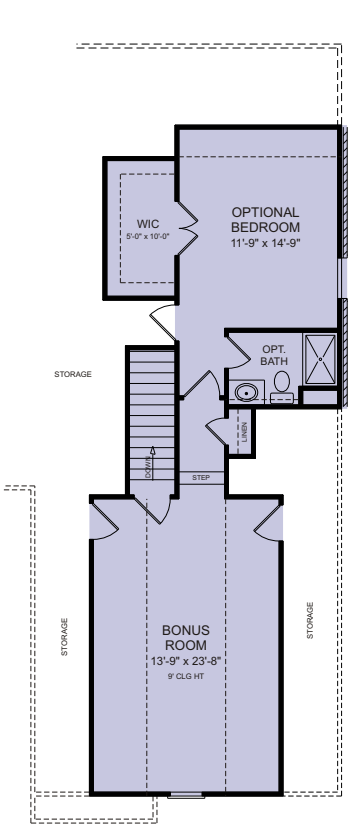

THE WATERFORD

Bonus Room Plan

Floor Plan

Plan No: SP2066G1

Total Heated: 2066 sf
 Bonus Room: 333 sf
 Optional Bedroom/Bath: 341 sf
 Dimensions: 62'-10" w x 66'-10" d
 3-4 Bedrooms, 2 1/2 - 3 1/2 Baths
 Price Code: **C**