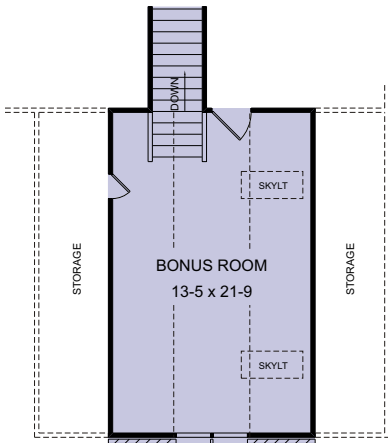

LATHAM GROVE

Note: Home in photo may have been modified from the original plans.

Plan No: SP2207G1

Total Heated: 2207 sf

Bonus Room: 308 sf

Dimensions: 58'-10" w x 67'-10" d

3 Bedrooms, 2 ½ Baths

Price Code: **C**

Bonus Room Plan

Floor Plan