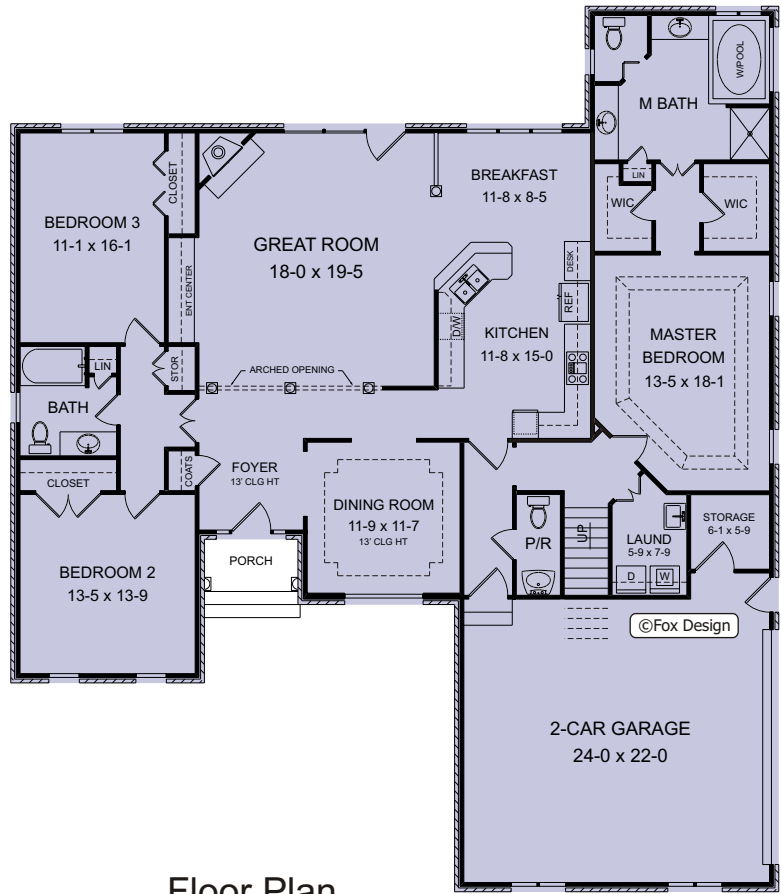

LATHAM GROVE

Note: Home in photo may have been modified from the original plans.

Plan No: SP2207G1

Total Heated: 2207 sf

Bonus Room: 308 sf

Dimensions: 58'-10" w x 67'-10" d

3 Bedrooms, 2 ½ Baths

Price Code: **C**

Bonus Room Plan

Floor Plan