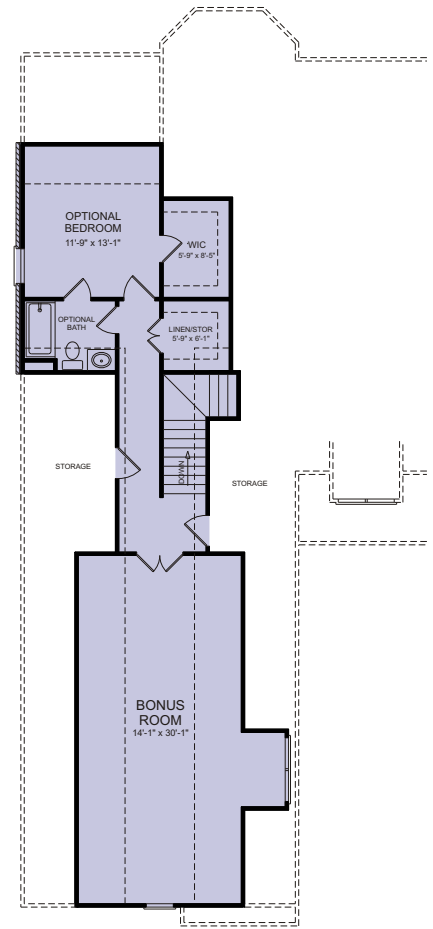

THE ENGLEMAN

Note: Home in photo may have been modified from the original plans.

Floor Plan

Bonus Room Plan

Plan No: SP2566G1

Total Heated: 2566 sf
 Bonus Room: 517 sf
 Optional Bedroom/Bath: 382 sf
 Dimensions: 69'-10" w x 80'-2" d
 3-4 Bedrooms, 2 1/2 - 3 1/2 Baths
 Price Code: **D**