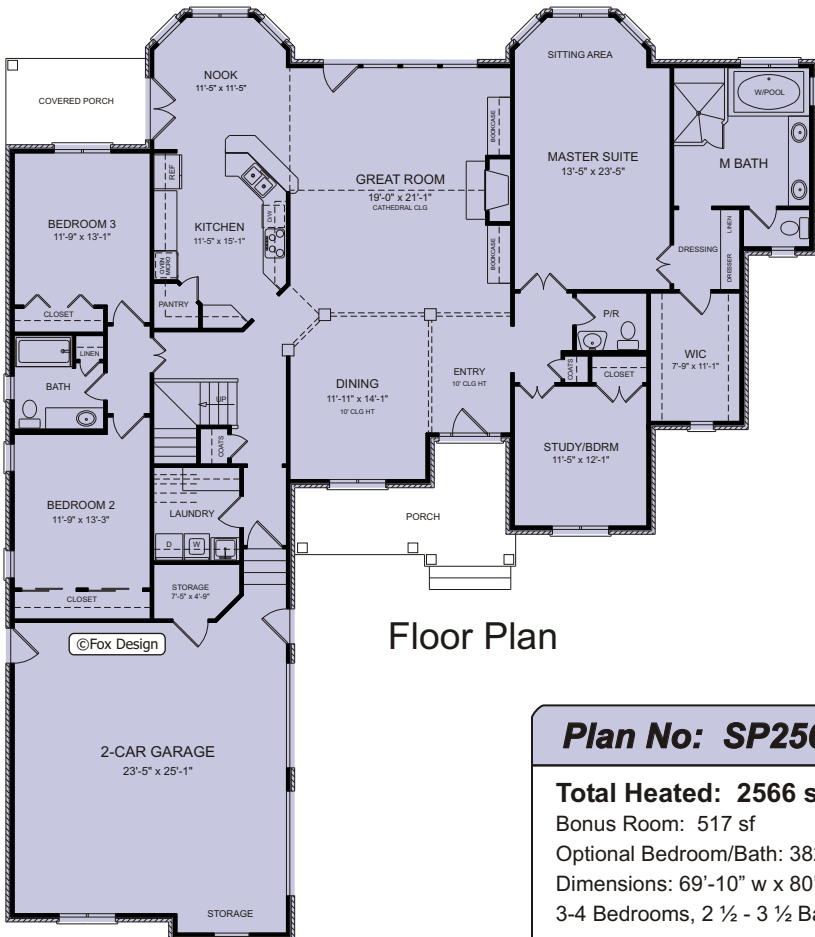

THE ENGLEMAN

Note: Home in photo may have been modified from the original plans.

Floor Plan

Bonus Room Plan

Plan No: SP2566G1

Total Heated: 2566 sf
 Bonus Room: 517 sf
 Optional Bedroom/Bath: 382 sf
 Dimensions: 69'-10" w x 80'-2" d
 3-4 Bedrooms, 2 1/2 - 3 1/2 Baths
 Price Code: **D**