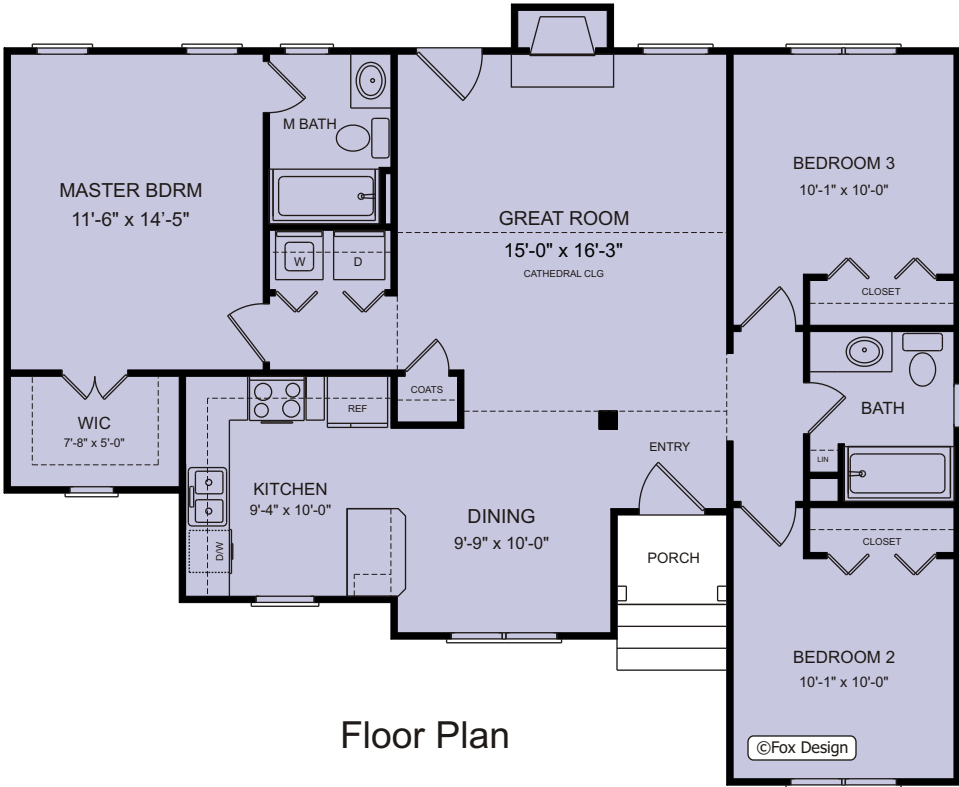

THE LAWNSDALE

Plan No: SP1152-1

Total Heated: 1152 sf
Dimensions: 43'-8" w x 35'-8" d
3 Bedrooms, 2 Baths
Price Code: **A**