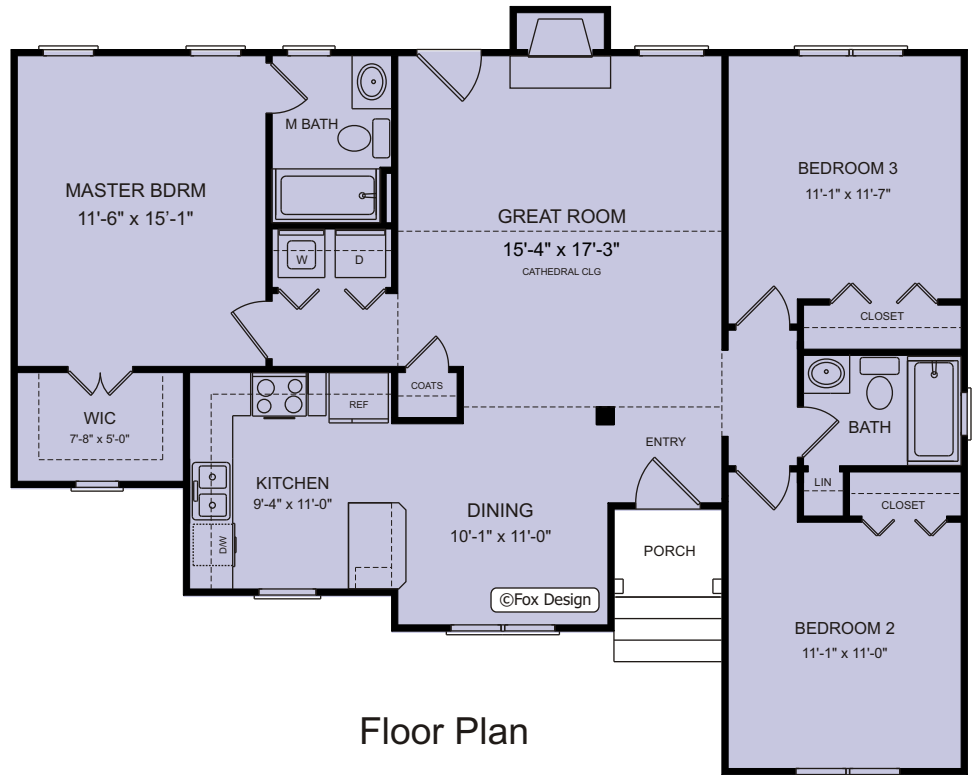

THE CHESHIRE

Plan No: SP1244-1

Total Heated: 1244 sf
Dimensions: 45'-0" w x 35'-8" d
3 Bedrooms, 2 Baths
Price Code: **A**

Floor Plan