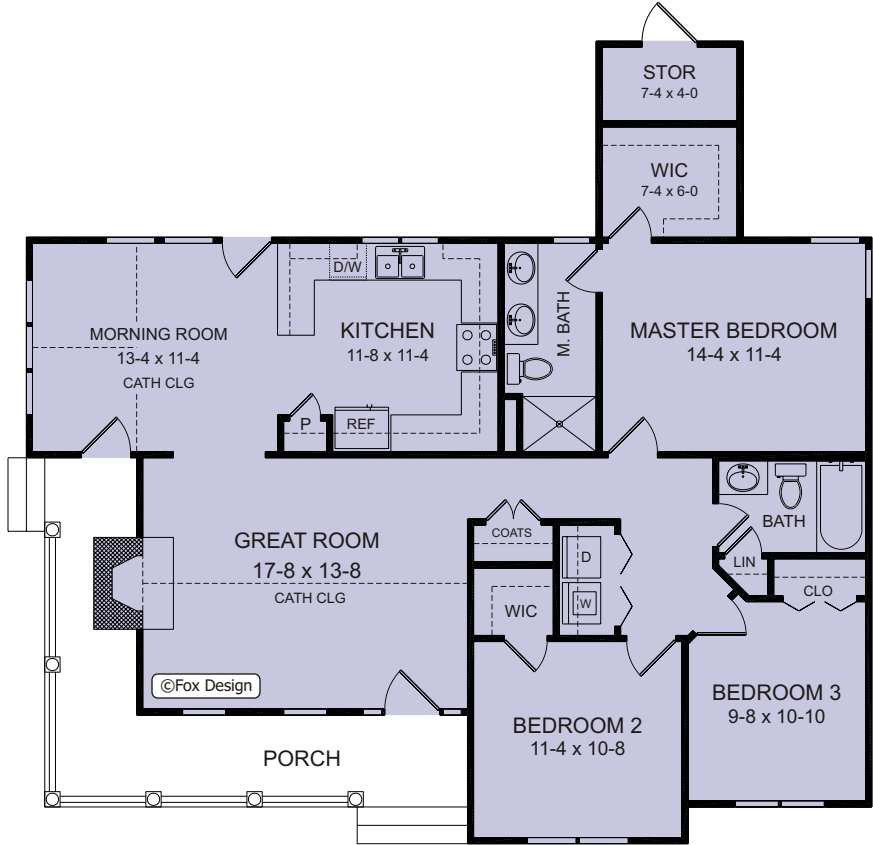

# THE WoodLAWN

**Plan No: SP1297-1**

**Total Heated: 1297 sf**  
Dimensions: 46'-0" w x 43'-8" d  
3 Bedrooms, 2 Baths  
Price Code: **A**

Floor Plan