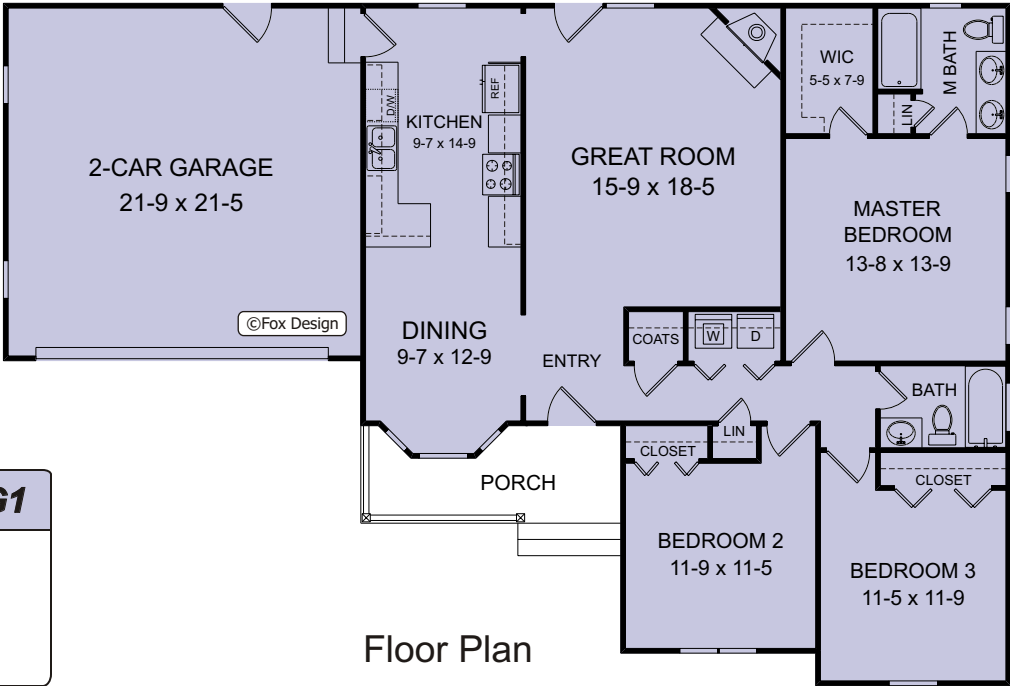

THE WILLIAMSTON

Plan No: SP1412G1

Total Heated: 1412 sf
Dimensions: 62'-0" w x 42'-0" d
3 Bedrooms, 2 Baths
Price Code: **A**