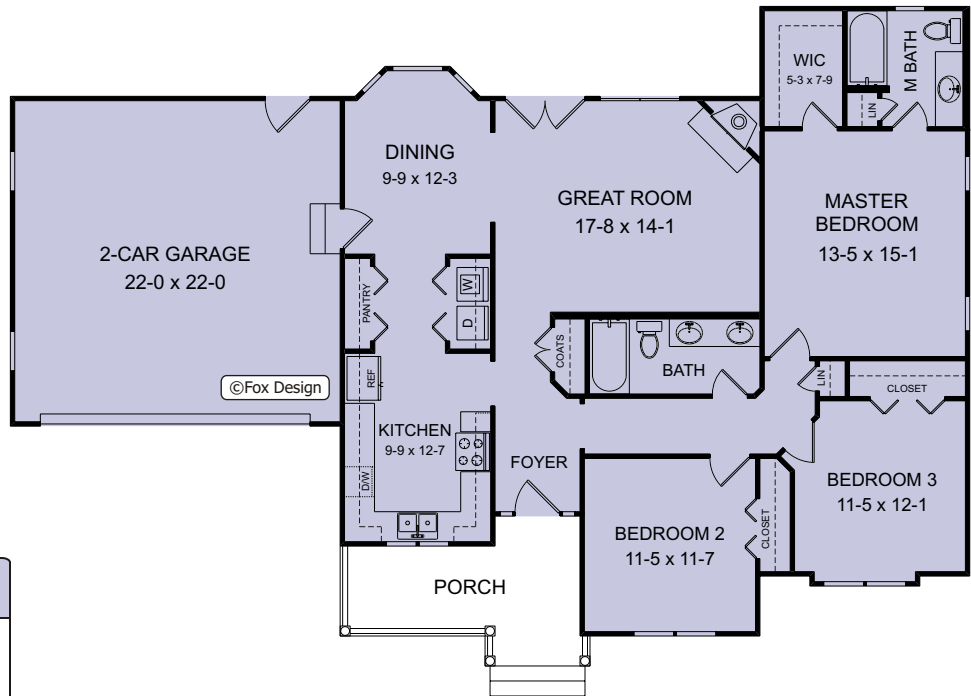

# MAPLE WOOD

Floor Plan

**Plan No: SP1450G1**

**Total Heated: 1450 sf**  
Dimensions: 64'-0" w x 44'-0" d  
3 Bedrooms, 2 Baths  
Price Code: **A**