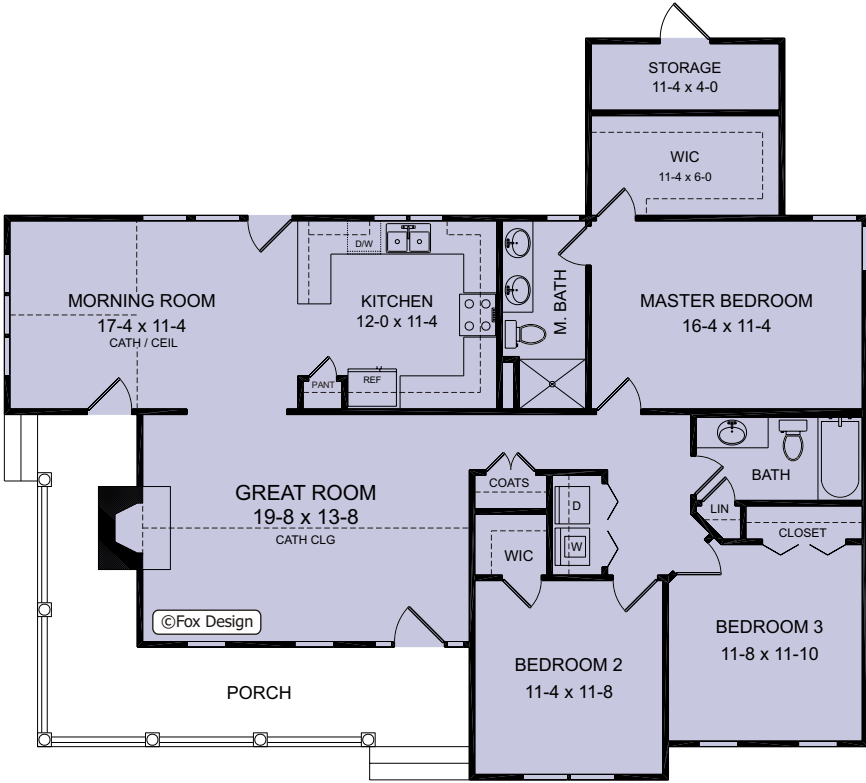

# MULBERRY LANE

**Plan No: SP1484-1**

**Total Heated: 1484 sf**  
Dimensions: 52'-0" w x 44'-8" d  
3 Bedrooms, 2 Baths  
Price Code: **A**

Floor Plan