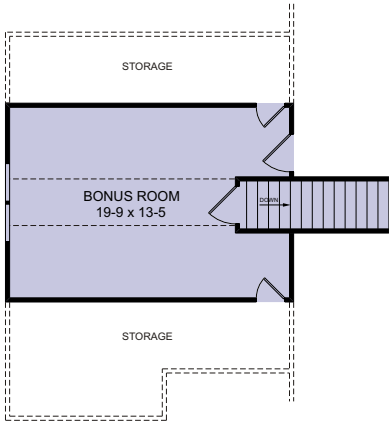

THE JEFFERSON

Plan No: SP1542G1

Total Heated: 1542 sf
Bonus Room: 280 sf
Dimensions: 60'-0" w x 46'-8" d
3 Bedrooms, 2 Baths
Price Code: **B**

Bonus Room Plan

Floor Plan