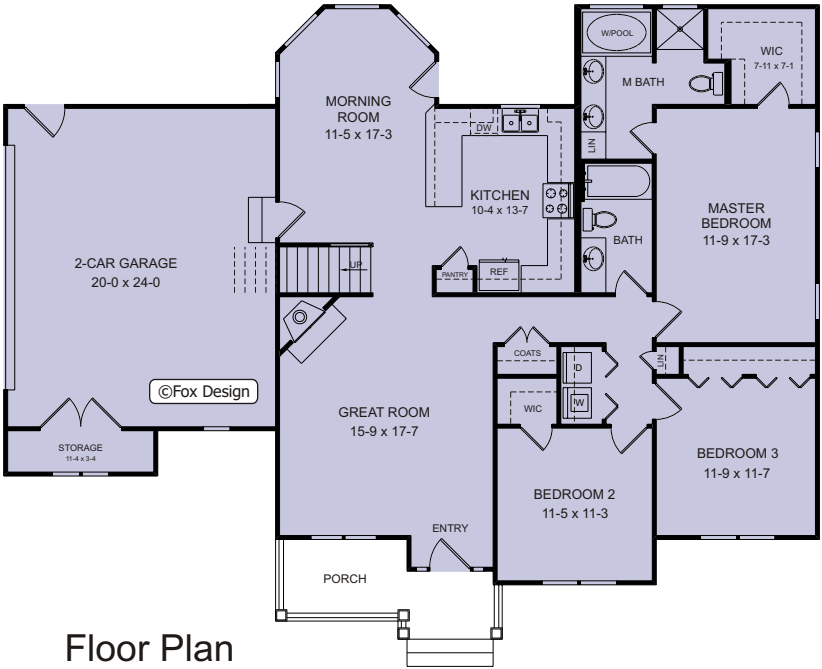

THE JEFFERSON

Plan No: SP1542G1

Total Heated: 1542 sf
Bonus Room: 280 sf
Dimensions: 60'-0" w x 46'-8" d
3 Bedrooms, 2 Baths
Price Code: **B**

Bonus Room Plan

Floor Plan