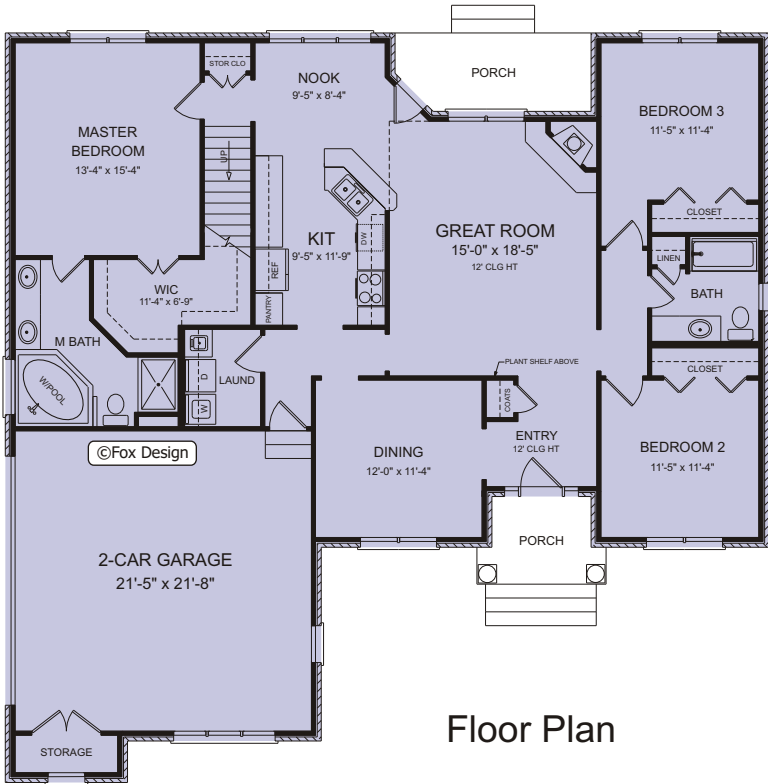

THE RIDGECREST

Plan No: SP1691G1

Total Heated: 1691 sf
 Bonus Room: 327 sf
 Dimensions: 55'-2" w x 54'-2" d
 3 Bedrooms, 2 Baths
 Price Code: **B**

Floor Plan

Bonus Room Plan