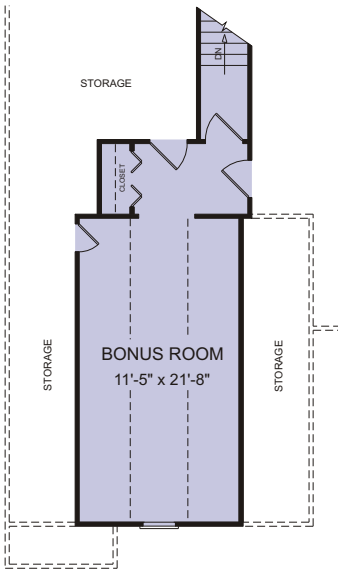

THE RIDGECREST

Plan No: SP1691G1

Total Heated: 1691 sf
 Bonus Room: 327 sf
 Dimensions: 55'-2" w x 54'-2" d
 3 Bedrooms, 2 Baths
 Price Code: **B**

Floor Plan

Bonus Room Plan