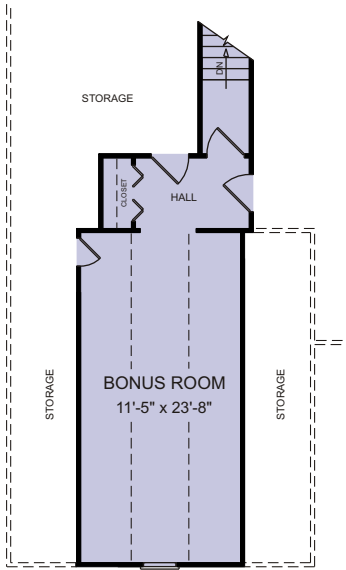

THE HILLCREST

Rendering not yet available

Plan No: SP1691G2
Total Heated: 1691 sf
 Bonus Room: 351 sf
 Dimensions: 55'-2" w x 53'-2" d
 3 Bedrooms, 2 Baths
 Price Code: B

Floor Plan

Bonus Room Plan