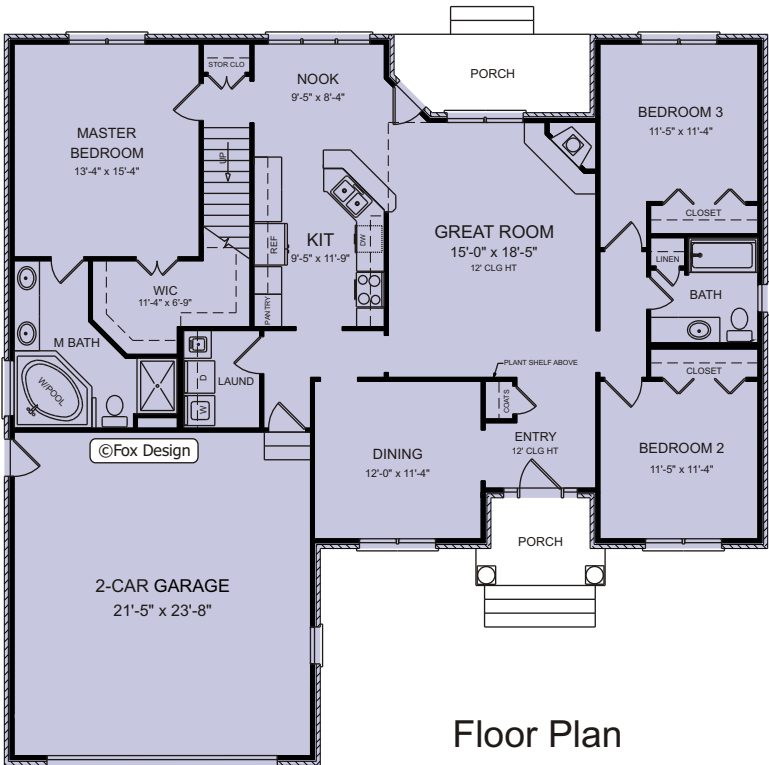

THE HILLCREST

Rendering not yet available

Plan No: SP1691G2
Total Heated: 1691 sf
 Bonus Room: 351 sf
 Dimensions: 55'-2" w x 53'-2" d
 3 Bedrooms, 2 Baths
 Price Code: B

Floor Plan

Bonus Room Plan