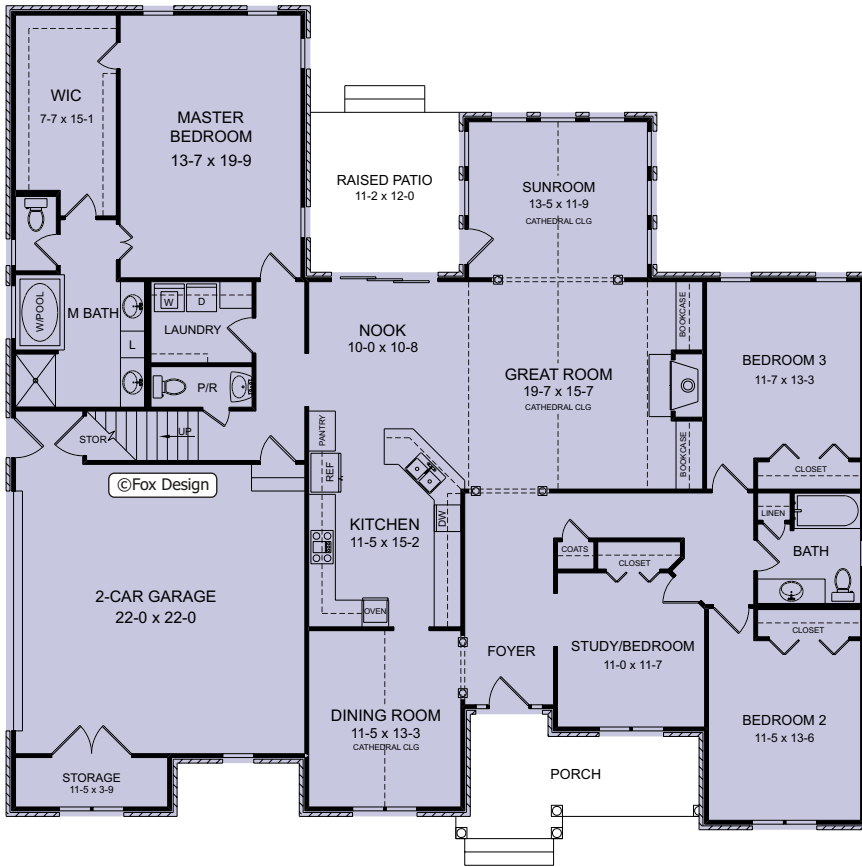

# THE SOMMERSET

Floor Plan

**Plan No: SP2436G1**

**Total Heated: 2436 sf**  
 Bonus Room: 373 sf  
 Dimensions: 64'-10" w x 62'-6" d  
 3-4 Bedrooms, 2 ½ Baths  
 Price Code: C

Bonus Room