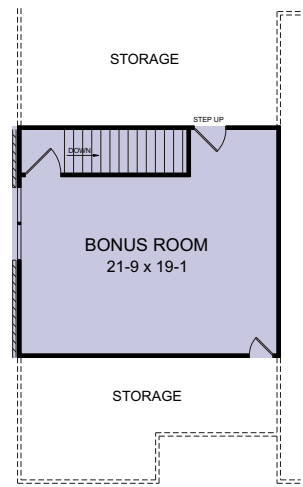

# THE SOMMERSET

Floor Plan

**Plan No: SP2436G1**

**Total Heated: 2436 sf**  
 Bonus Room: 373 sf  
 Dimensions: 64'-10" w x 62'-6" d  
 3-4 Bedrooms, 2 ½ Baths  
 Price Code: C

Bonus Room